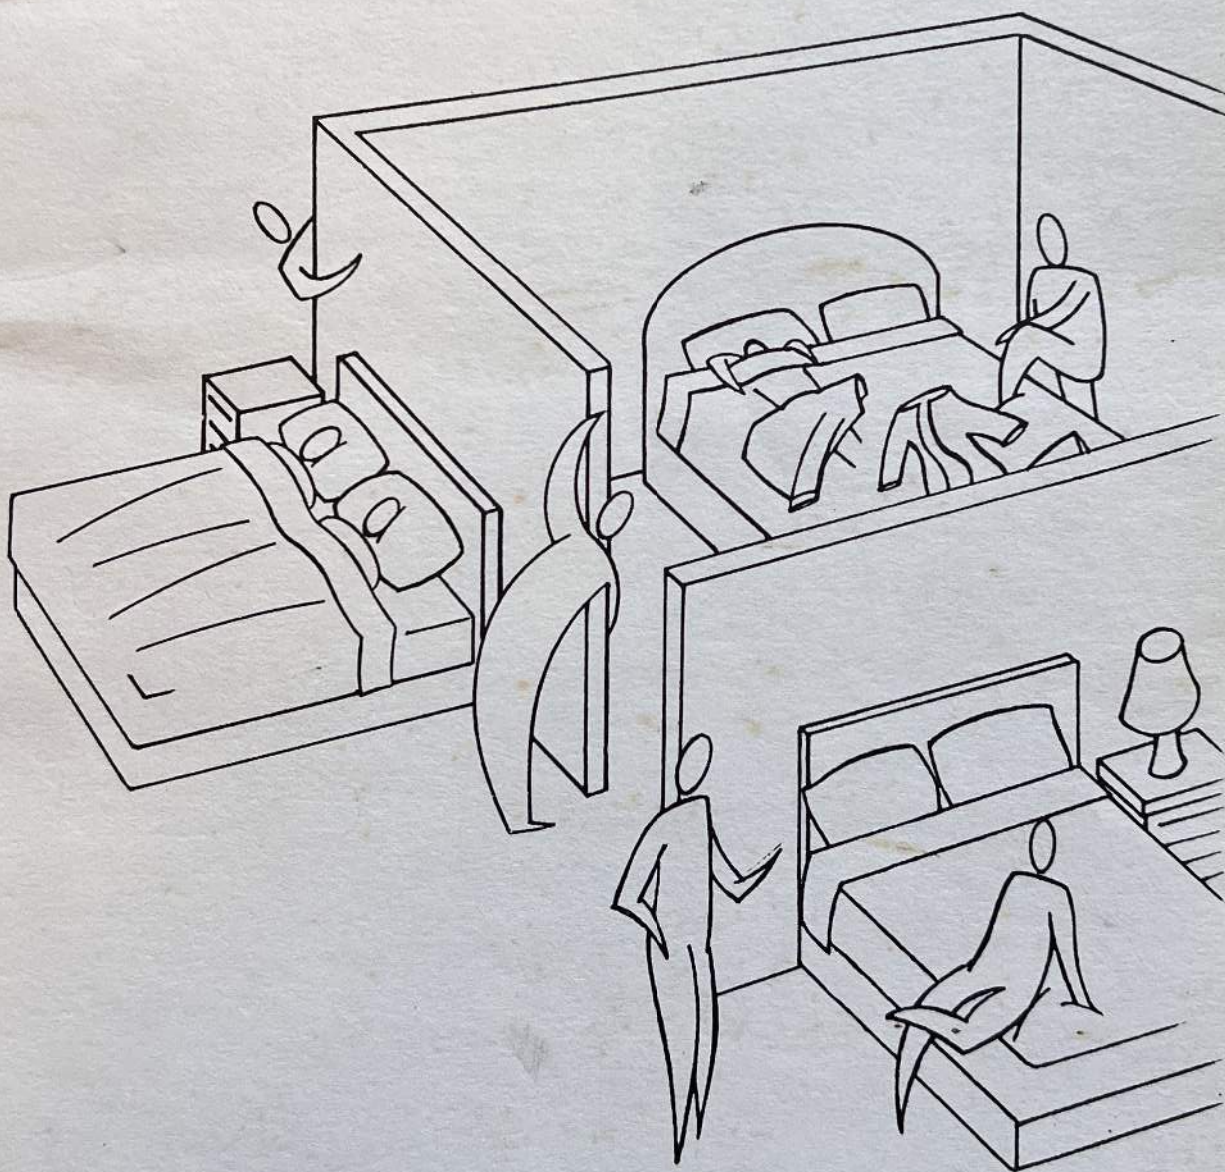

# BEDROOM FARCE

by Alan Ayckbourn

directed by  
Tom Woosnam

## PROGRAM

FRIDAYS & SATURDAYS  
JANUARY 15-30. 1993

**Bedroom Farce is our farewell production  
at Montara Gardens.**

Homemade baked goods served during intermissions have always been donated by members of This Side of the Hill Players. We graciously thank all of those who have contributed these fine delectables!

The action takes place in three bedrooms.